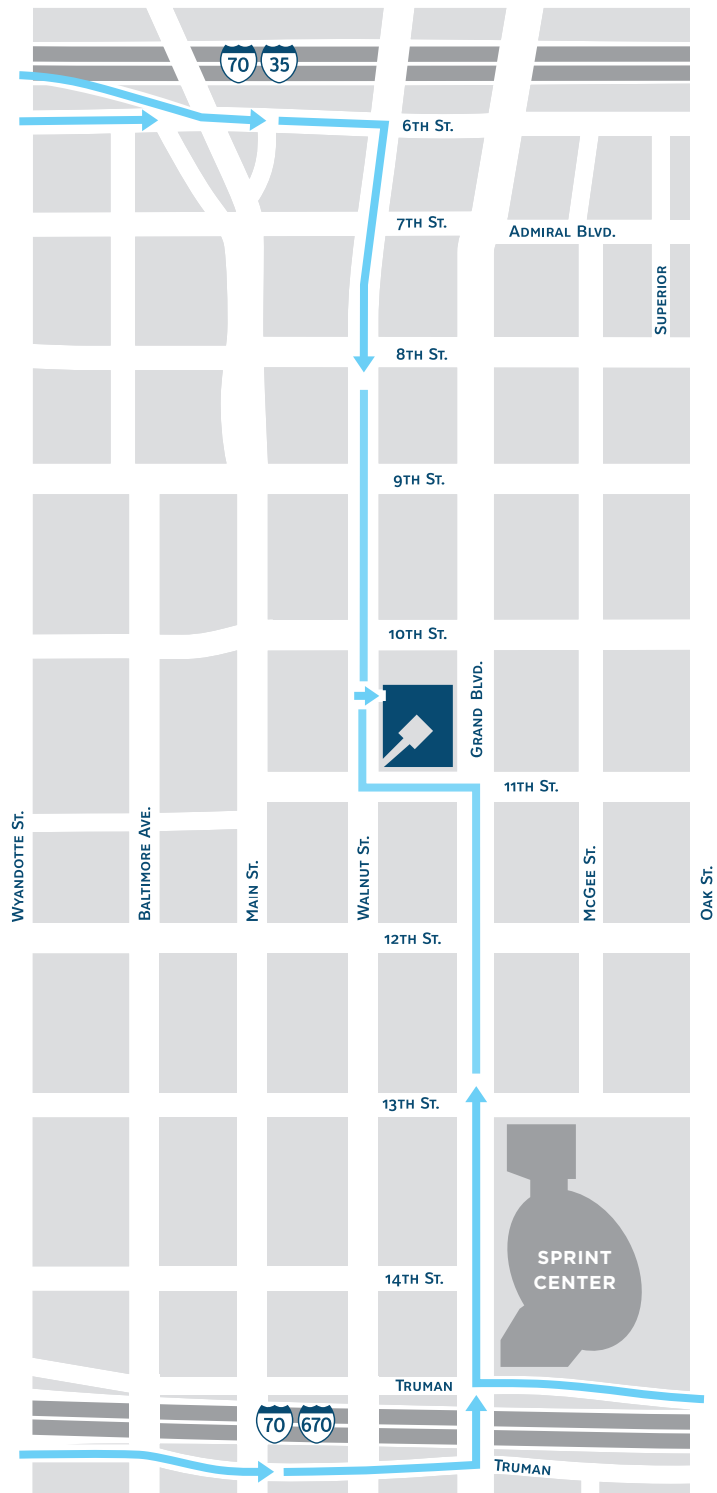

FROM THE NORTH (I-29)

- Follow I-29 S
- Take exit 2B to merge onto US-169 S
- Continue from US-169 directions below

FROM THE NORTH (US-169)

- Follow US-169 S
- Continue onto Broadway Boulevard
- Turn left onto W. 6th Street
- Turn right onto Walnut Street
- Turn left to enter parking garage on Walnut between 10th and 11th Streets

FROM THE WEST (I-70)

- Follow I-70 East towards Kansas City
- Keep right at the fork to continue on I-70E; follow signs for Interstate 70
- Take Exit 2D toward Main Street
- Merge left onto W. 6th Street
- Turn right onto Walnut Street
- Turn left to enter parking garage on Walnut between 10th and 11th Streets

FROM THE EAST (I-70)

- Follow I-70 W
- Use the 2nd from the left lane to keep left at the fork, continue on I-670 W and follow signs for I-70 Alt/I-35 S/13th St/Downtown/Topeka/Wichita
- Take exit 2Q for Locust Street toward Truman Road
- Use the right lane to keep left at the fork and continue onto Truman Rd
- Turn right onto Grand Boulevard
- Turn left onto 11th Street
- Turn right onto Walnut Street
- Turn right to enter the parking garage

FROM THE SOUTH (I-35)

- Follow I-35 N
- Take exit 2U toward Broadway/I-70 E/St Louis and keep right, follow signs for Broadway
- Follow Truman Rd to Grand Blvd
- Continue onto Truman Rd (follow signs for Convention Center)
- Keep right to stay on Truman Rd
- Turn left onto Grand Blvd
- Turn left onto 11th Street
- Turn right onto Walnut Street
- Turn right to enter the parking garage

Parking for the 1010 Grand location is accessed via Walnut Street. To park, enter the parking garage on the east side of Walnut Street between 10th & 11th streets. As you go down the ramp, you will see two ticket machines. Press the button to release a ticket, take a ticket and park in one of the visitor parking spots to your right. Use the elevators labeled "Grand" to take the elevators to the 2nd floor, then head right when you exit. You will see a security guard station where you will check in. The security guard will call your account officer to announce your arrival.